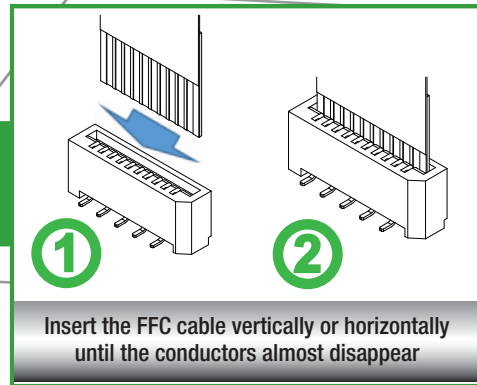

OPERATING INSTRUCTIONS:

PRECAUTIONS:

A Insert FFC into FPC :

B Withdraw FFC from FPC :

Würth Elektronik eiSos GmbH & Co. KG EMC & Inductive Solutions		CREATED BMa	CHECKED GM		
Max-Eyth-Str. 1 74638 Waldenburg Germany Tel. +49 (0) 79 42 945 - 0		DESCRIPTION Precaution FPC			
www.we-online.com eiSos@we-online.com		REVISION 001.000	STATUS Valid	DATE (YYYY-MM-DD) 2019-10-03	BUSINESS UNIT eiCan