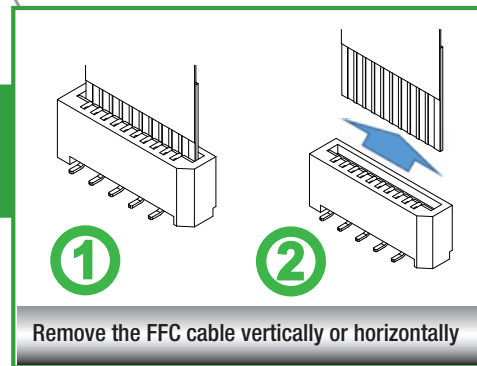

OPERATING INSTRUCTIONS:

PRECAUTIONS:

A Insert FFC into FPC :

B Withdraw FFC from FPC :

Würth Elektronik eiSos GmbH & Co. KG EMC & Inductive Solutions		CREATED BMa	CHECKED GM		
Max-Eyth-Str. 1 74638 Waldenburg Germany Tel. +49 (0) 79 42 945 - 0		DESCRIPTION Precaution FPC			
www.we-online.com eiSos@we-online.com		REVISION 001.000	STATUS Valid	DATE (YYYY-MM-DD) 2019-10-03	BUSINESS UNIT eiCan