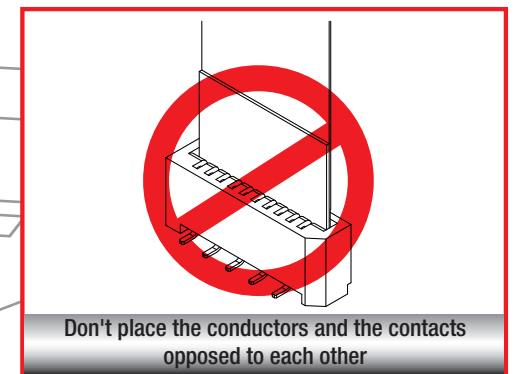

OPERATING INSTRUCTIONS:

PRECAUTIONS:

A Insert FFC into FPC :

B Withdraw FFC from FPC :

Würth Elektronik eiSos GmbH & Co. KG EMC & Inductive Solutions		CREATED BMa	CHECKED GM		
Max-Eyth-Str. 1 74638 Waldenburg Germany Tel. +49 (0) 79 42 945 - 0		DESCRIPTION Precaution FPC			
www.we-online.com eiSos@we-online.com		REVISION 001.000	STATUS Valid	DATE (YYYY-MM-DD) 2019-10-03	BUSINESS UNIT eiCan